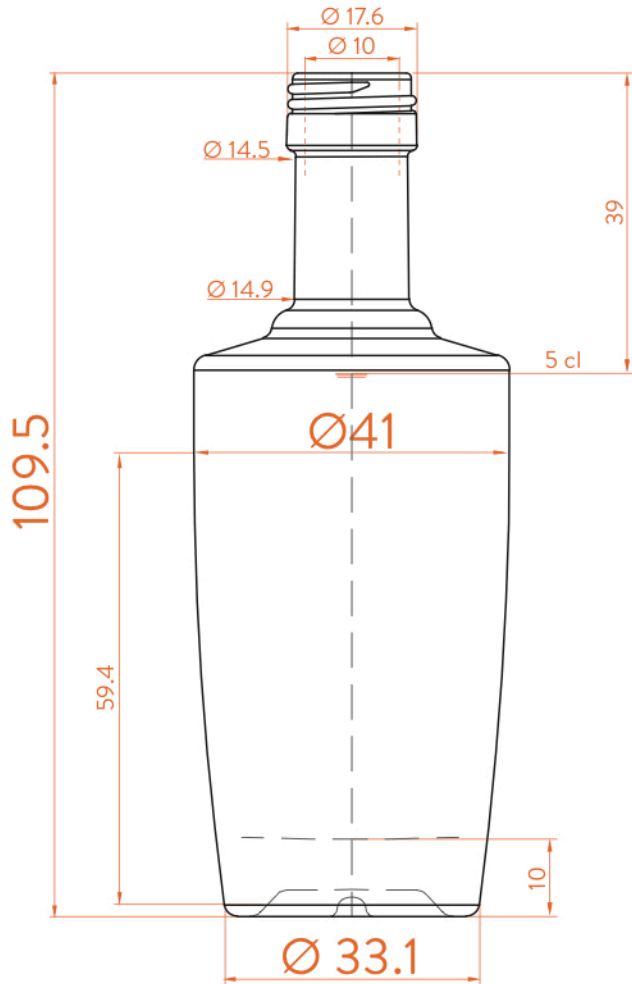

SENSO[®]

Modelo registrado/
Registered model/
Modèle enregistré

EXTRA FLINT

DATOS TÉCNICOS TECHNICAL DATA DONNÉES TECHNIQUES

Peso / Weight / Poids	100 gr
Altura total / Total height / Hauteur totale	109,5 mm
Diámetro del cuerpo / Body diameter / Diamètre du corps	33,1 / 41 mm
Ø interno boca / Ø inner mouth / Ø intérieur bouche	10 mm
Capacidad a verter / Brimfull / Capacité Ras-Bord	55 ml

5 cl

At first the SENSO range is proposed in 5, 20, 50, 70 and 75 cl.
Following business opportunities, other sizes - from miniature 5 cl to big sizes 300 cl will be added to the range.

The elements detailed in this document are not contractual. They are only indicative.