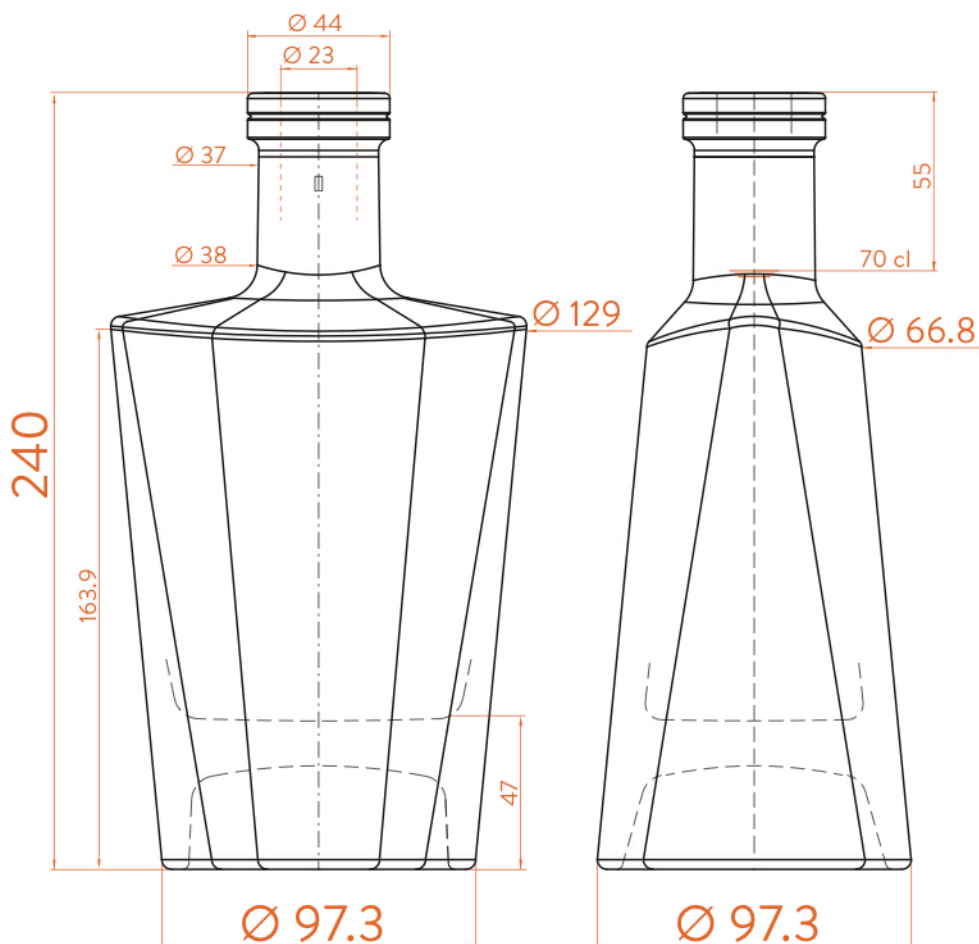

DA SIGNORA SPALLATA[®]

Modelo registrado/
Registered model/
Modèle enregistré

 Anello Special

 EXTRA FLINT

DATOS TÉCNICOS TECHNICAL DATA DONNÉES TECHNIQUES

Peso / Weight / Poids	1.000 gr
Altura total / Total height / Hauteur totale	240 mm
Diámetro del cuerpo / Body diameter / Diamètre du corps	97,3 / 129 mm
Ø interno boca / Ø inner mouth / Ø intérieur bouche	23 mm
Capacidad a verter / Brimfull / Capacité Ras-Bord	730 ml

70 cl

At first the DA SIGNORA SPALLATA range is proposed in 70 and 75 cl.
Following business opportunities, other sizes - from miniature 5 cl to big sizes 300 cl will be added to the range.

The elements detailed in this document are not contractual. They are only indicative.